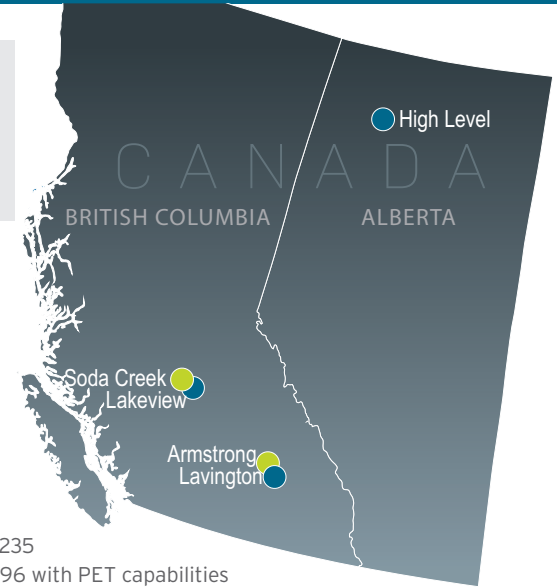

STUD MILLS

ARMSTRONG (AL)

Sizes (mm): 38x64, 38x89, & 38x140
PET Lengths (mm): Shorts (1524, 1829, 2134)*
2438 & 2743

SPF	FIR Larch	HEMLOCK
J-Grade	#1 & Btr	A-Grade
A-Grade	#2 & Btr	#2 & Btr
#2 & Btr	Stud	Stud
Stud	Economy	Economy
Economy		

SODA CREEK (SC)

Sizes (mm): 38x64, 38x89, & 38x140
PET Lengths (mm): Shorts (1524, 1829,
2134)* 2438, 2743, & 3048

SPF	D-FIR
J-Grade	#1 & Btr
A-Grade	#2 & Btr
#2 & Btr	Stud
Stud	Economy
Economy	

Finger Joint Studs: Stud and Economy

● Stud Mills
● Dimension Mills
All products are subject to availability