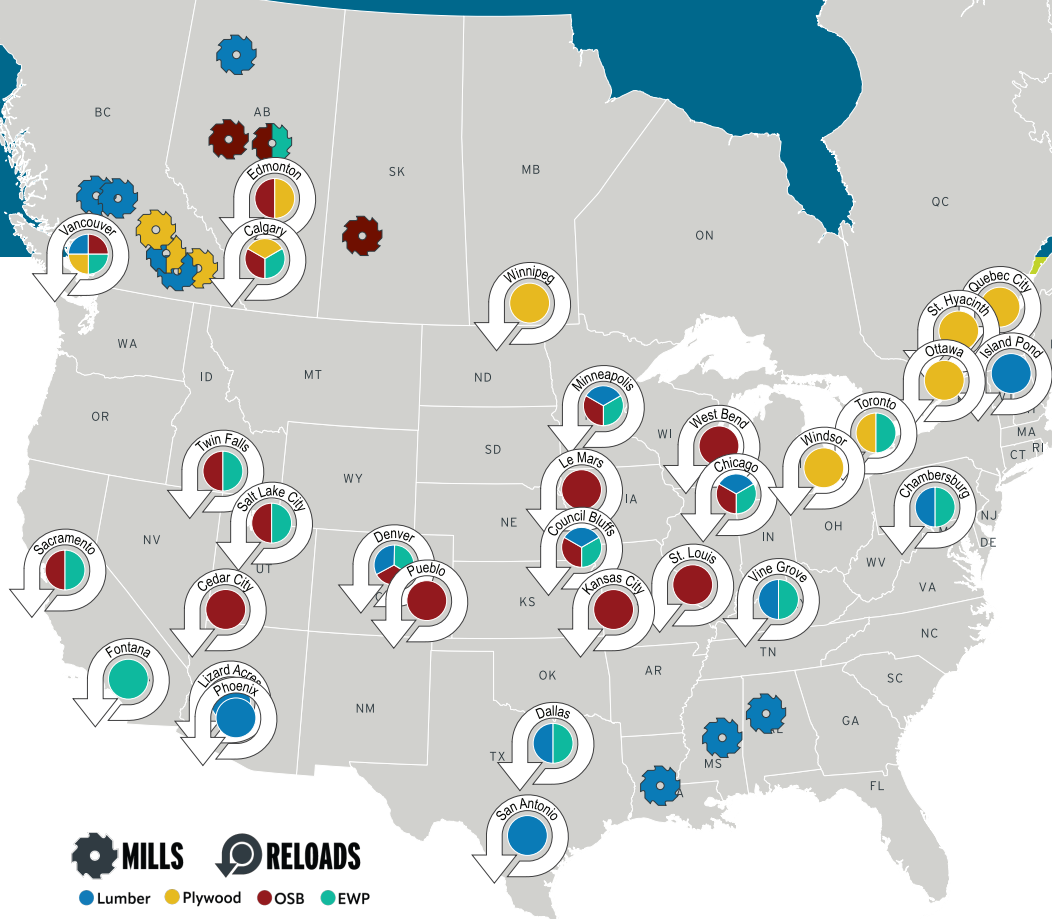

# TOLKO

**TOLKO T-LINK™**  
PRODUCT DISTRIBUTION NETWORK

**WE'RE CLOSER THAN YOU THINK™**

Tolko is a trusted wood products producer with operations across Western Canada and Southern USA. Our expertise in manufacturing lumber, plywood, OSB, EWP and specialty wood products paired with our T-LINK Product Distribution Network make us as a valuable partner for growing businesses around the world.