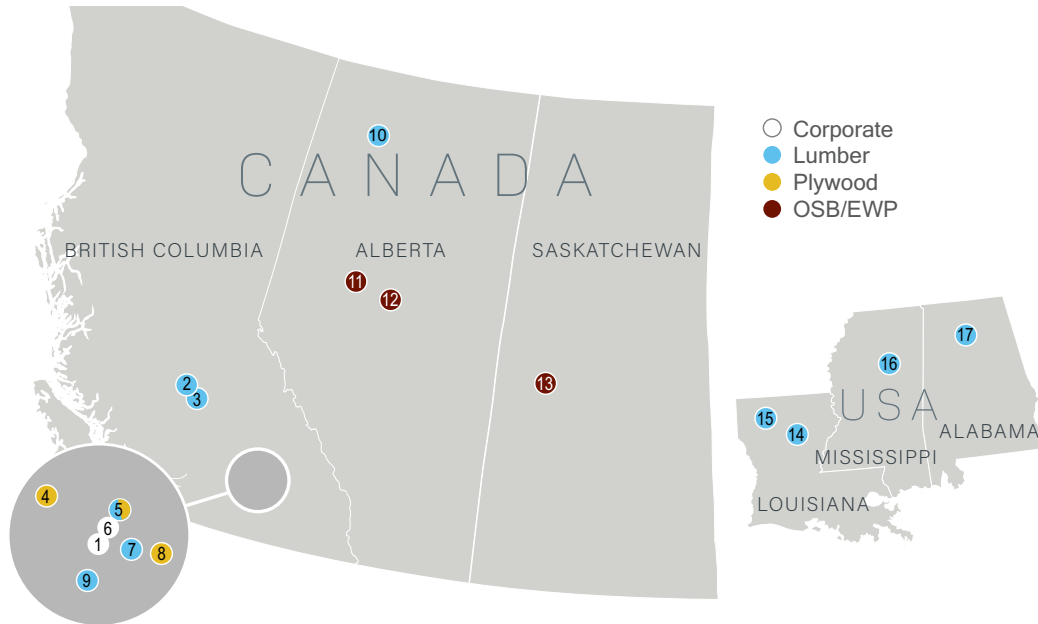

TOLKO  
SHEATHING

# TOLKO OPERATIONS

Tolko's state-of-the-art lumber, plywood, OSB and EWP operations are located in the abundant forests of Western Canada and extend into the Southern Yellow Pine forests of the United States of America.

## British Columbia, CA

- |                  |                         |
|------------------|-------------------------|
| 1. Vernon        | CORPORATE               |
| 2. Soda Creek    | LUMBER                  |
| 3. Lakeview      | LUMBER                  |
| 4. Heffley Creek | PLYWOOD/VENEER          |
| 5. Armstrong     | LUMBER & PLYWOOD/VENEER |
| 6. Eagle Rock    | REFORESTATION CENTRE    |
| 7. Lavington     | LUMBER                  |
| 8. White Valley  | VENEER                  |
| 9. Lake Country  | REMANUFACTURING         |