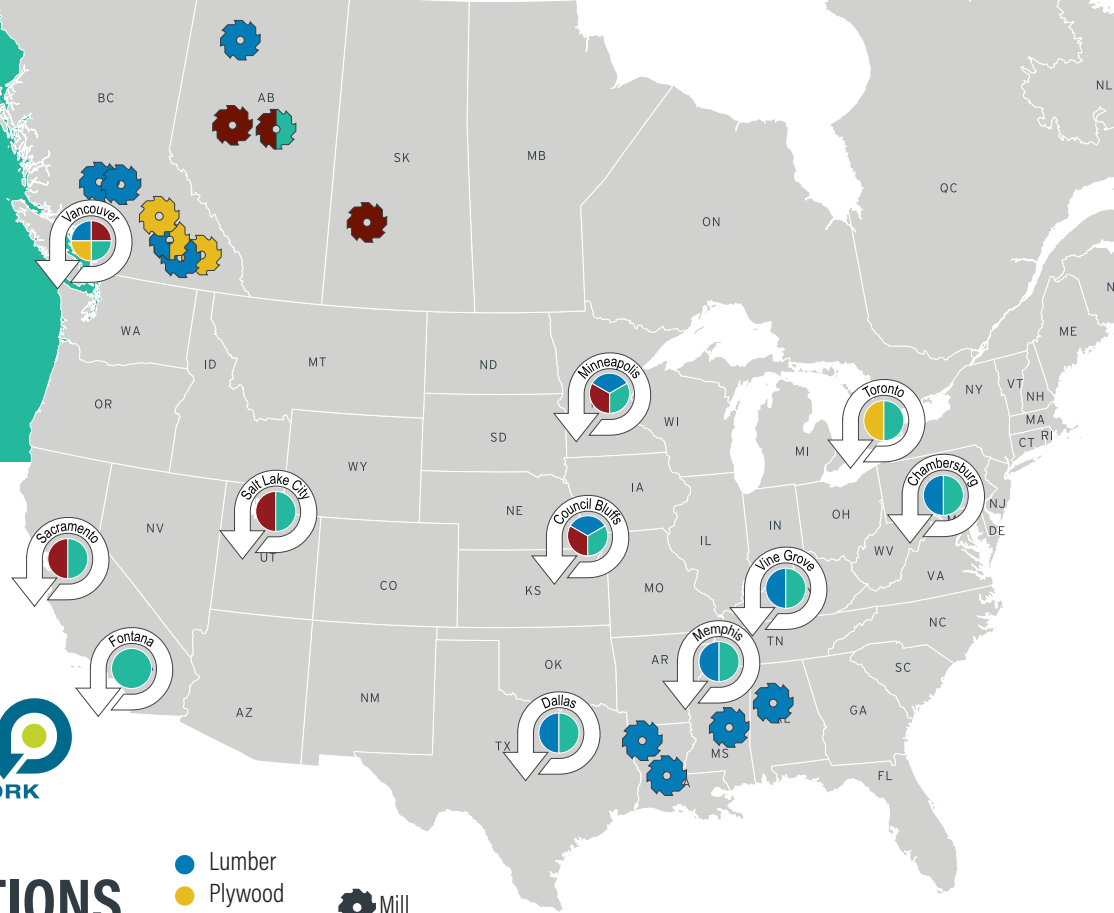

EWP LOCATIONS

OSB T-LINK LOCATIONS

listed in alphabetical order by city

- Lumber
- Plywood
- OSB
- EWP
- Mill
- T-LINK

USA LOCATIONS

Chambersburg, PA | Franklin Storage
EWP Contact: Logan Revell

Dallas, TX | WSI Reload Texas
EWP Contact: Brad Parsons

Sacramento, CA | Hydra Dist. Reload
EWP Contact: Andy Williams

Chicago, IL | American Transloading
EWP Contact: Andy Williams

Los Angeles, CA | Tristar Reload
EWP Contact: Andy Williams

Salt Lake City, UT | Dave Grant Reload
EWP Contact: Brad Parsons

Chicago, IL | NASCO
EWP Contact: Andy Williams

Memphis, TN | Stellar Distribution
EWP Contact: Logan Revell

Vine Grove, KY | Central Kentucky
EWP Contact: Logan Revell

Council Bluffs, IA | WATCO Transloading
EWP Contact: Brian Kasdorf

Minneapolis, MN | Progressive Rail Inc
EWP Contact: Andy Williams

CANADIAN LOCATIONS

Calgary, AB | Transload Logistics
EWP Contact: Brad Parsons

Toronto, ON | CN Concord
EWP Contact: Joel Woznow

Vancouver, BC | Lulu Island Reload
EWP Contact: Brad Parsons