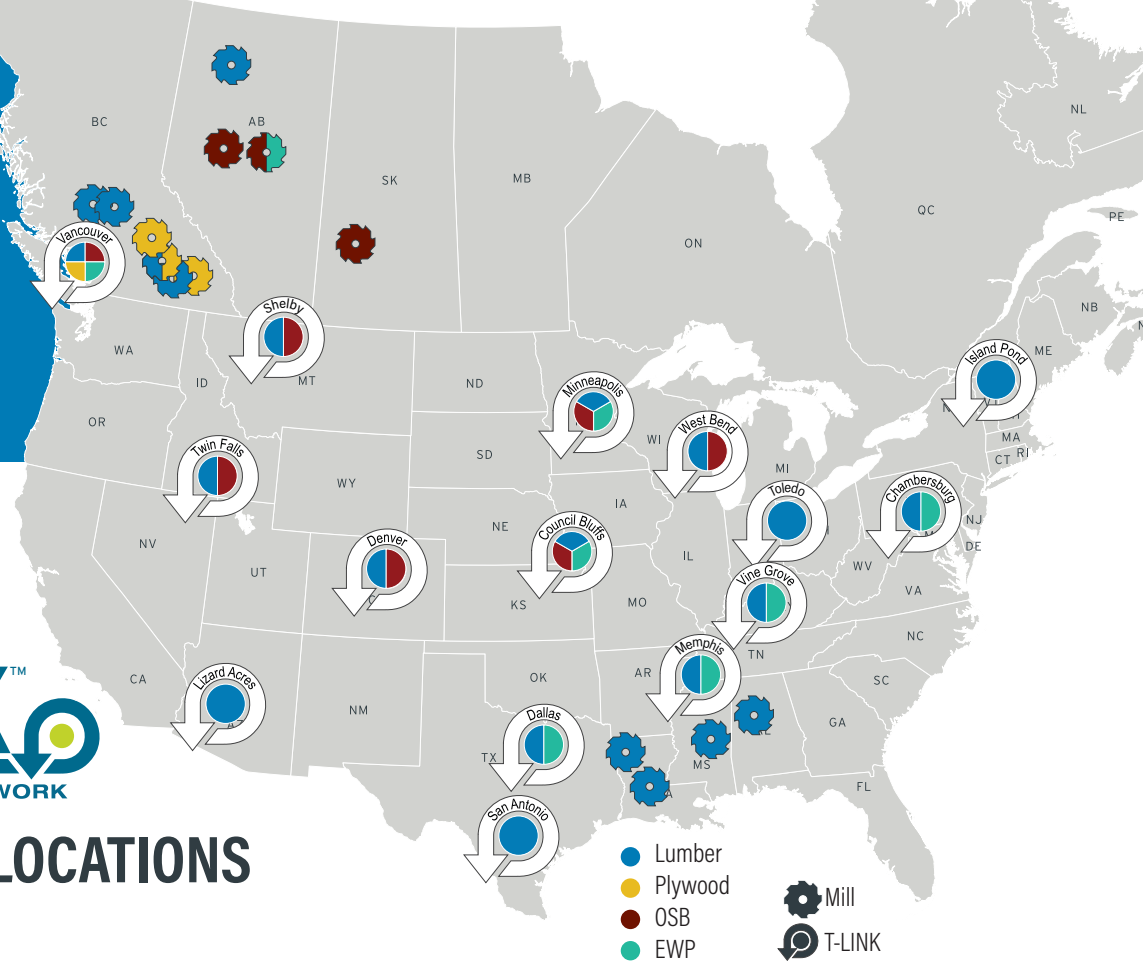

LUMBER LOCATIONS

LUMBER T-LINK LOCATIONS

listed in alphabetical order by city

USA LOCATIONS

Chambersburg, PA | Franklin Storage
Lumber Contact: Lance Loose

Council Bluffs, IA | WATCO Transloading
Lumber Contact: Brittany Wilson

Dallas, TX | WSI Reload Texas
Lumber Contact: Patrick Ryan

Denver, CO | TLD R.A.M.P.
Lumber Contact: Patrick Ryan

Island Pond, VT | RCP Transit
Lumber Contact: Blaine Caton

Lizard Acres, AZ | Arrow Arizona
Lumber Contact: Lance Loose

Memphis, TN | Stellar Distribution
Lumber Contact: Gail Courterielle

Minneapolis, MN | Progressive Rail Inc
Lumber Contact: Brittany Wilson

San Antonio, TX | Southern Warehousing
Lumber Contact: Lance Loose