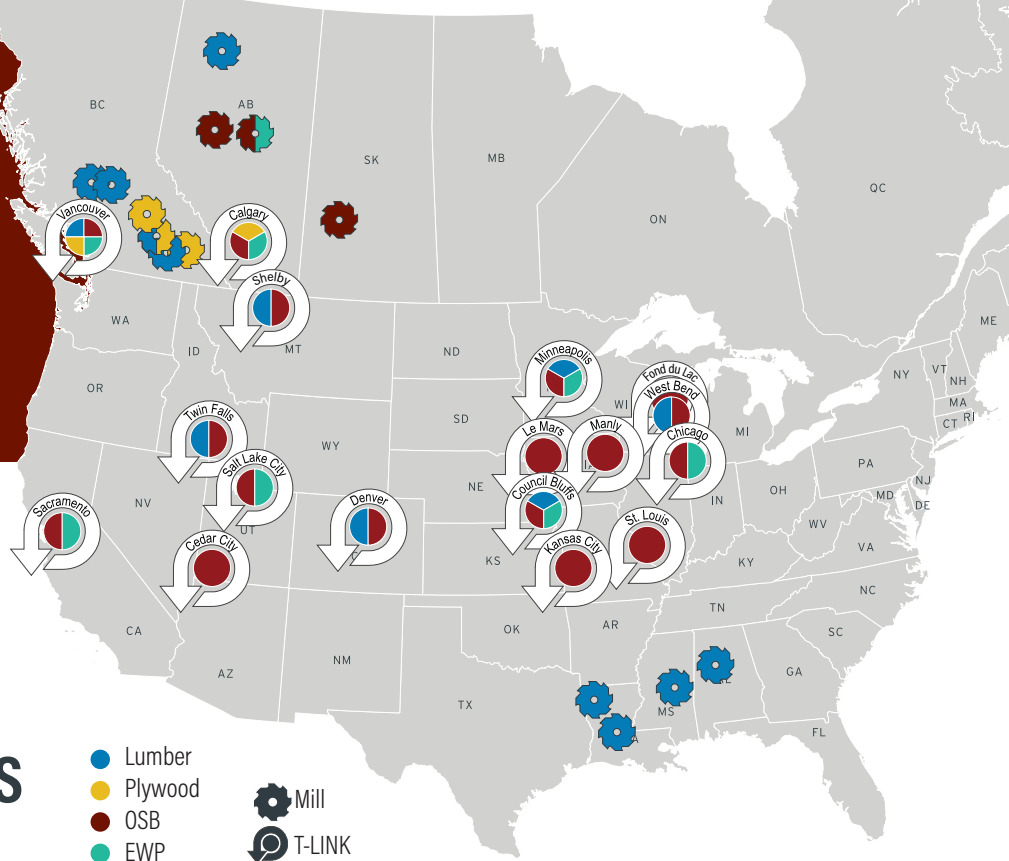

# OSB LOCATIONS

## OSB T-LINK LOCATIONS

listed in alphabetical order by city

### USA LOCATIONS

Cedar City, UT | RailSync LLC  
OSB Contact: Jared Seutter

Chicago, IL | American Transloading  
OSB Contact: Tanner Wilson

Council Bluffs, IA | WATCO Transloading  
OSB Contact: Tanner Wilson

### CANADIAN LOCATIONS

Calgary, AB | Transload Logistics  
OSB Contact: Jared Seutter

Calgary, AB | Western Reload  
OSB Contact: Jared Seutter  
OSB Contact: Tanner Wilson

Vancouver, BC | Lulu Island Reload  
OSB Contact: Tanner Wilson  
OSB Contact: Rick Gosselin