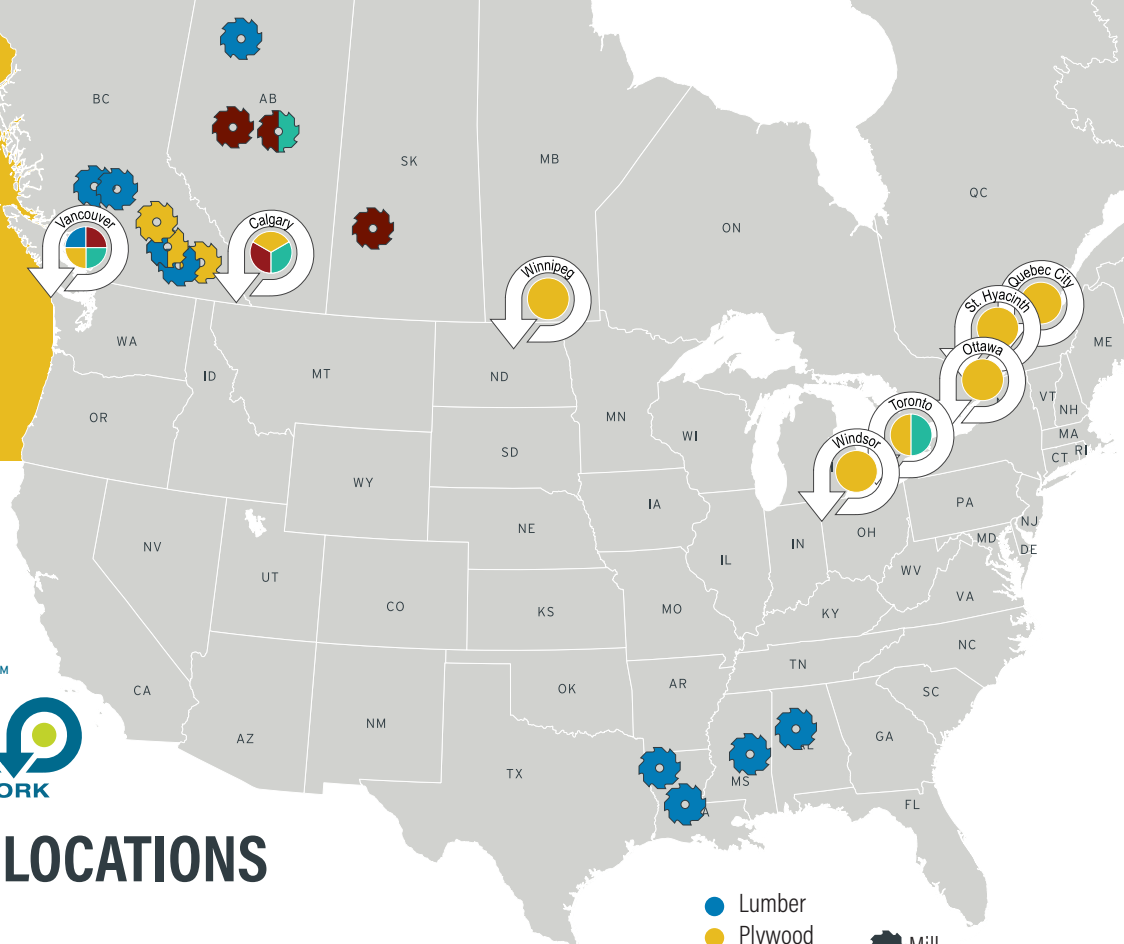

PLYWOOD LOCATIONS

PLYWOOD T-LINK LOCATIONS

listed in alphabetical order by city

LOCATIONS

Calgary, AB | Western Reload

Concord, ON | CN Concord

Hamilton, ON | Parkdale Warehouse

Ottawa, ON | Rideau Bulk Terminal

Quebec City, QC | CN Quebec City

St. Hyacinthe, QC | Groupe Goyette

Vancouver, BC | Lulu Island Reload

Windsor, ON | Windsor Transload

Winnipeg, MB | Universal Reload

PLYWOOD T-LINK CONTACTS

Ian Gotobed
Plywood Contact
ian.gotobed@tolko.com
250-241-3749