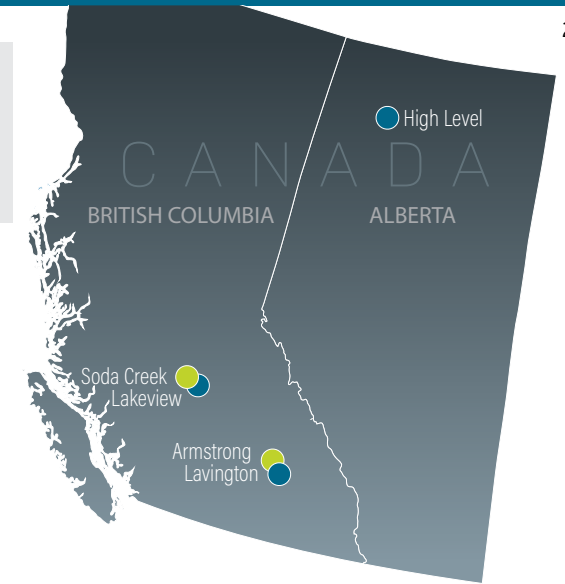

STUD MILLS

ARMSTRONG (AL)

Sizes (mm): 38x64, 38x89, & 38x140
Lengths (mm): Shorts (1524, 1829, 2134)*
2438 & 2743 mill

SPF	FIR Larch	HEMLOCK
J-Grade	#1 & Btr	A-Grade
A-Grade	#2 & Btr	#2 & Btr
#2 & Btr	Stud	Stud
Stud	Economy	Economy
Economy		

SODA CREEK (SC)

Sizes (mm): 38x64, 38x89, & 38x140
Lengths (mm): Shorts (1524, 1829, 2134)*
2438, 2743, & 3048 mill

SPF	D-FIR
J-Grade	#1 & Btr
A-Grade	#2 & Btr
#2 & Btr	Stud
Stud	Economy
Economy	
Finger Joint Studs: Stud and Economy	

● Stud Mills
● Dimension Mills
All products are subject to availability