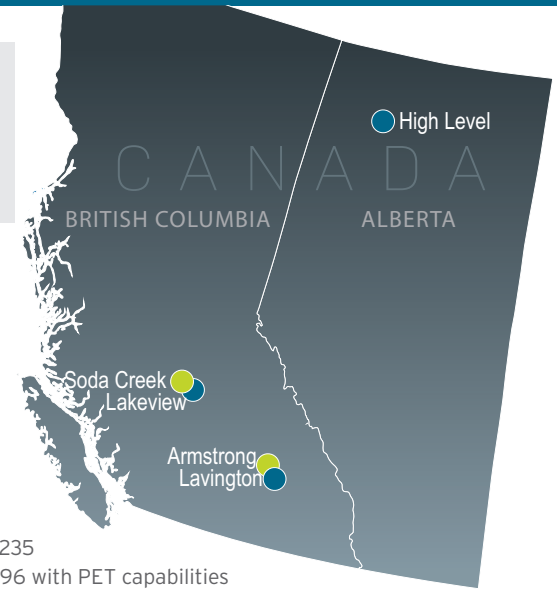

STUD MILLS

ARMSTRONG (AL)

Sizes (mm): 38x64, 38x89, & 38x140
PET Lengths (mm): Shorts (1524, 1829, 2134)*
2438 & 2743 mill

SPF	FIR Larch	HEMLOCK
J-Grade	#1 & Btr	A-Grade
A-Grade	#2 & Btr	#2 & Btr
#2 & Btr	Stud	Stud
Stud	Economy	Economy
Economy		

SODA CREEK (SC)

Sizes (mm): 38x64, 38x89, & 38x140
PET Lengths (mm): Shorts (1524, 1829,
2134)* 2438, 2743, & 3048 mill

SPF	D-FIR
J-Grade	#1 & Btr
A-Grade	#2 & Btr
#2 & Btr	Stud
Stud	Economy
Economy	
Finger Joint Studs: Stud and Economy	

● Stud Mills
● Dimension Mills
All products are subject to availability