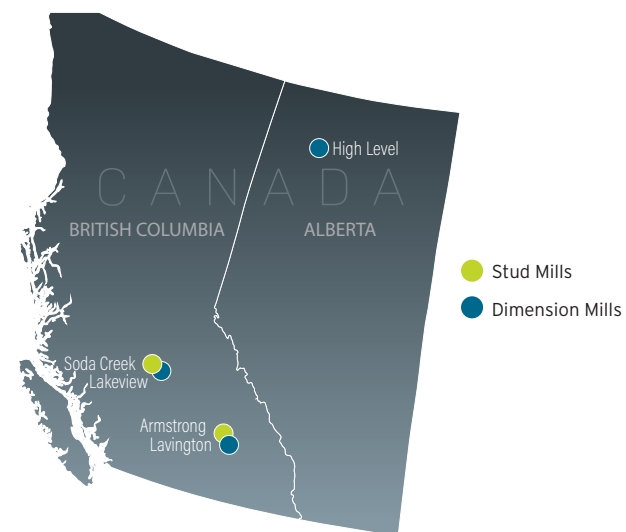

CONSISTENT PRODUCTS. DEPENDABLE SUPPLY.

DOUGLAS FIR LUMBER PRODUCTS

	GRADE	SIZE	LENGTH	GRADE DETAILS	STAMP	MILL ORIGIN
STUD LUMBER	#1	2x4 2x6	8', 9' & 10'	NLGA standards	#1	Armstrong* Soda Creek
	Riverside #2 & BTR	2x3 2x4 2x6	8', 9' & 10' PET	Enhanced NLGA standards	#2	Armstrong* Soda Creek
	Tolko Stud Grade	2x3 2x4 2x6	8', 9' & 10' PET	NLGA standards	#2	Armstrong* Soda Creek
DIMENSION LUMBER	Tolko Select Structural	2x4 - 2x12	6' - 20'	Superior visual and structural appeal Graded to NLGA standards	Select Structural	Lakeview Lavington*
	Tolko MSR	2x3 - 2x8	6' - 20'	Machine stress-rated to ensure structural performance #1 wane and warp control	1650, 1800, 1950, 2100, 2250, 2400	High Level Lakeview Lavington
	Tolko #2 & BTR	2x3 - 2x12	6' - 20'	Graded to NLGA standard	#2	High Level Lakeview Lavington

*Armstrong and Lavington mills produce a D-fir/Larch species mix.
Visit www.tolko.com for a complete list of Tolko lumber products.

Ask about our reload locations in the U.S. for prompt shipping options.

COMMITTED TO SUSTAINABLE FOREST MANAGEMENT

We work to balance environmental, social, and economic performance through our policies, principles and actions. This commitment to the environment, and the people we serve, ensures that the resources we manage today will contribute to future generations tomorrow.

TOLKO LUMBER MILLS

TOLKO

Tolko Industries Ltd.
3000 - 28th Street
Vernon, BC V1T 9W9
Canada

TELEPHONE 250.545.4411
EMAIL mill.sales@tolko.com
WEBSITE tolko.com

**TRUE.
TRUSTED.
TOLKO.**

The information contained herein is assumed to be correct at the time of printing, but is not guaranteed by the Company, distributor or publisher and should be verified with Tolko Industries Ltd.