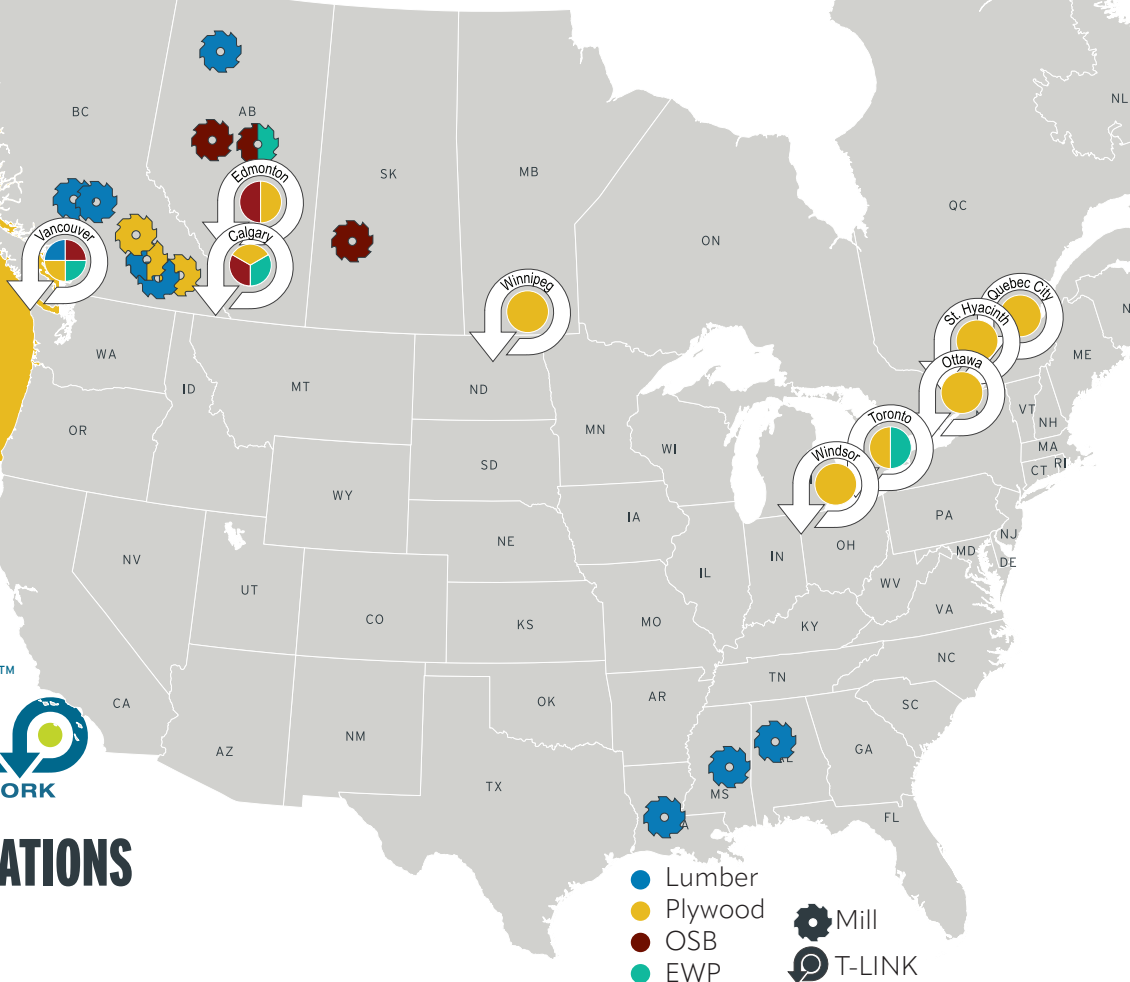

PLYWOOD LOCATIONS

PLYWOOD T-LINK LOCATIONS

listed in alphabetical order by city

LOCATIONS

- Calgary, AB | Western Reload
- Concord, ON | CN Concord
- Edmonton, AB | Active Warehouse
- Hamilton, ON | Parkdale Warehouse
- Ottawa, ON | Rideau Bulk Terminal
- Quebec City, QC | CN Quebec City
- St. Hyacinthe, QC | Groupe Goyette
- Vancouver, BC | Lulu Island Reload
- Windsor, ON | Windsor Transload
- Winnipeg, MB | Universal Reload