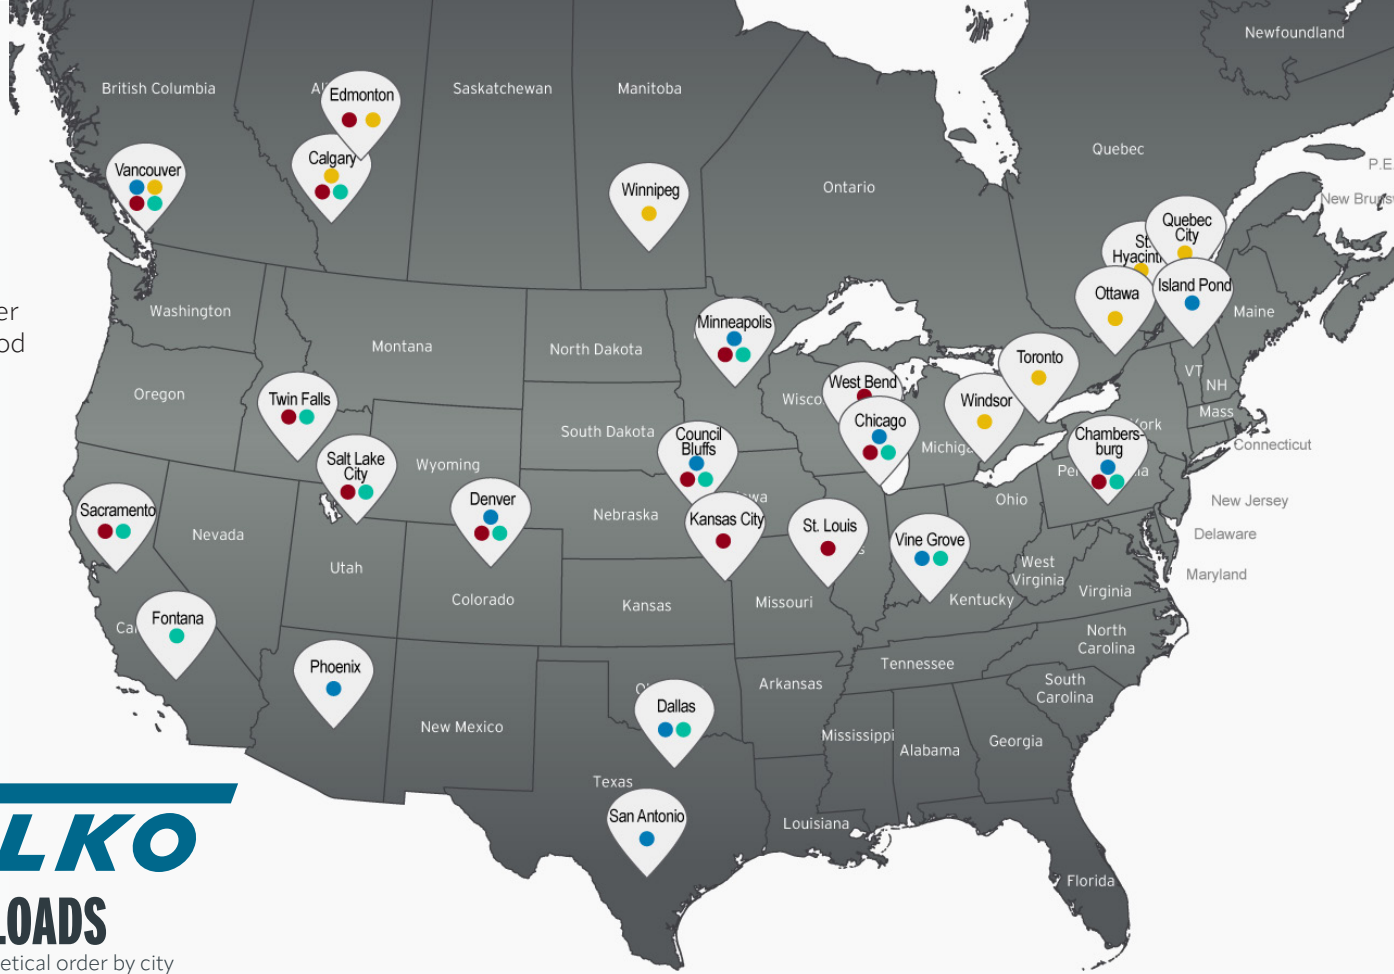

- Lumber
- Plywood
- OSB
- EWP

TOLKO

ALL RELOADS

listed in alphabetical order by city

USA CONTACTS

Chambersburg, PA | Franklin Storage

Lance Loose
Lumber Contact
lance.loose@tolko.com
250-549-5368

Mitchell Pepper
EWP Contact
mitchell.pepper@tolko.com
250-541-7739